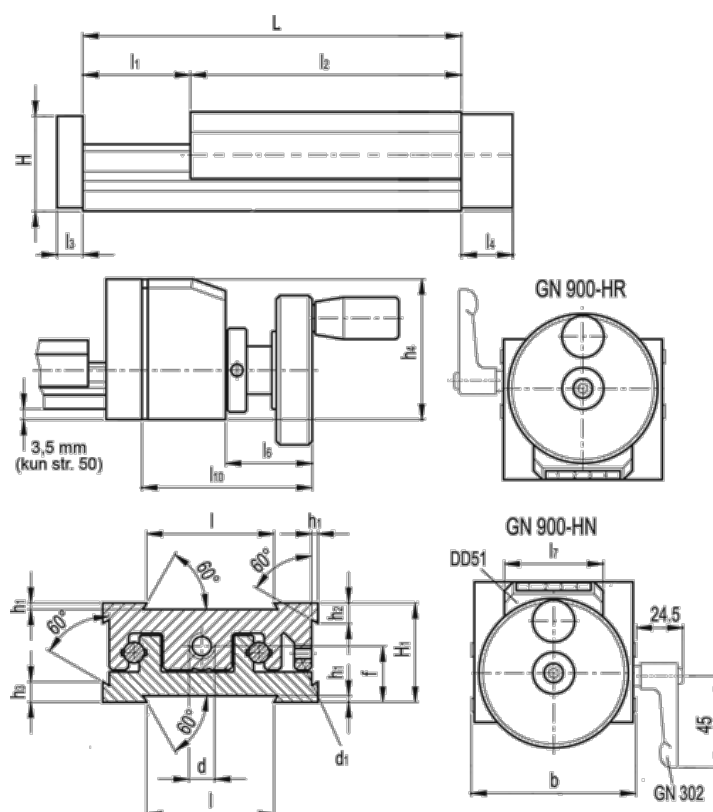

Data Sheet

Article number: 20781013

Description: Adjustable slide unit
GN 900-50-170-100-HR-2

Measures

b = 50	h3 = 7.0	l7 = 33
d = M6x1	h4 = 47	l10 = 57
d1 = M4	l = 30	
f = 13.0	L - l1 = 170-100	
H = 23.0	l2 = 70	
h1 = 1.5	l3 = 6	
H1 = 23	l4 = 12	
h2 = 4.5	l6 = 22	